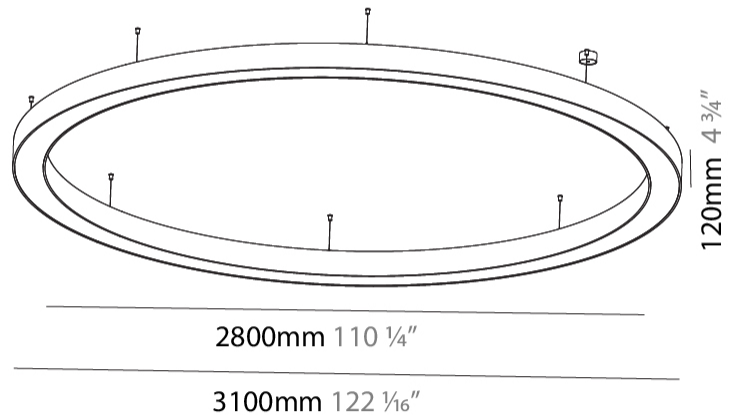

GENERAL

Series: Glorious
Subseries: Glorious 150
Partner: Prolicht
Division: Architectural
Installation: Suspension
Product Type: Pendant
Mounting Location: Ceiling
Light Distribution: Direct / Indirect

PHYSICAL

Shape: Round
Diameter (mm): 3100
Diameter (in): 122 1/4
Depth (mm): 120
Depth (in): 4 3/4
Max. Overall Height (mm): 2120
Max. Overall Height (in): 83 7/16
Weight (kg): 40.905
Weight (lbs): 90.18
Diffuser: PMMA - Opal
Fixture Finish: SSR / BKV / CWI / CRY / HAB / UFT / ITA / RUA / FTG / MYG / LOD / PUS / FRO / FUP / KIA / POP / BLS / SPG / MEY / GOH / CHC / COM / ABZ / JAG / OBR / MOS / ROR
Fixture Material: PMMA / Aluminum

ELECTRICAL

Lamp Type: LED (Zhaga Standard)
Input Wattage (W): 235
Total Output Wattage (W): 192 / 153.6 (3500K)
Dimming: 0-10V Dimming / Phase Dimming (120Vac Only)
Driver Included: Yes
Driver Location: Integrated
Driver Type: Constant Current - 120 / 277Vac
Driver Class: Class 2
Input Voltage (V): 120 - 277
Constant Current (MA): 350 / 800 (3500K)

LED

Color Temperature (°K): 2700 / 3000 / 3500 / 4000
Max. Delivered Lumen (lm): Max 22676 (13971 Dir / 8705 Ind)
Nominal Lumen (lm): Max 32240
CRI: >90 CRI
Efficiency (%): 70
Lamp Life (hrs): 50000

OPTICAL

RATINGS AND CERTIFICATIONS

Certified By: Certified for North American Standards
IP rating: IP20