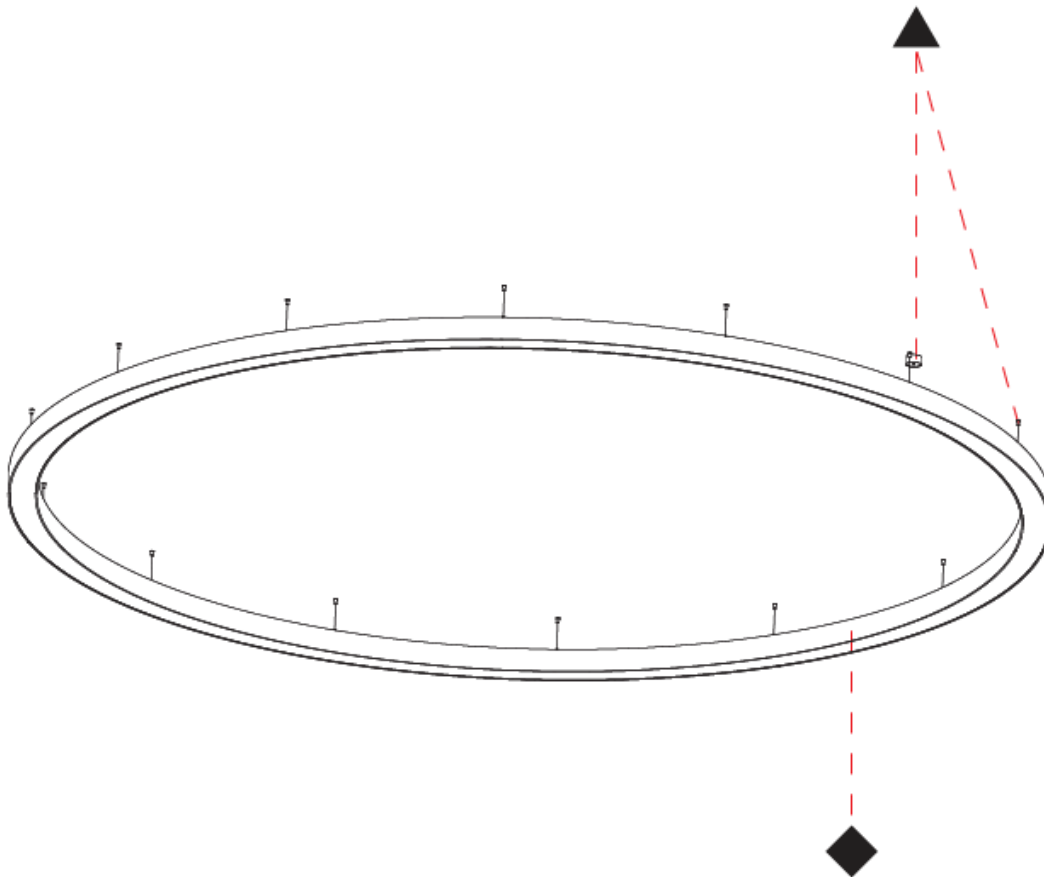

OPTICAL

RATINGS AND CERTIFICATIONS

Certified By: Certified for North American Standards
 IP rating: IP20

5100mm 200 ¹³/₁₆"
 5400mm 212 ⁵/₈"

GLORIOUS 150 SUSPENSION

A30547-

PROJECT	_____
TYPE	_____
SPECIFIER	_____
QUANTITY	_____
DATE	_____