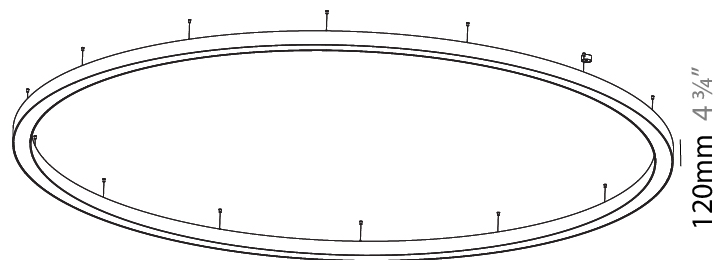

GENERAL

Series: Glorious
Subseries: Glorious 150
Partner: Prolicht
Division: Architectural
Installation: Suspension
Product Type: Pendant
Mounting Location: Ceiling
Light Distribution: Direct / Indirect

PHYSICAL

Shape: Round
Diameter (mm): 5400
Diameter (in): 212 ⁵/₈
Height (mm): 120
Height (in): 4 ³/₄
Max. Overall Height (mm): 2120
Max. Overall Height (in): 83 ⁷/₁₆
Weight (kg): 71.452
Weight (lbs): 157.19
Diffuser: PMMA - Opal
Fixture Finish: [SSR / BKV / CWI / CRY / HAB / UFT / ITA / RUA / FTG / MYG / LOD / PUS / FRO / FUP / KIA / POP / BLS / SPG / MEY / GOH / CHC / COM / ABZ / JAG / OBR / MOS / ROR](#)
Fixture Material: PMMA / Aluminum

ELECTRICAL

Lamp Type: LED (Zhaga Standard)
Input Wattage (W): 411.2
Total Output Wattage (W): 324 / 259.2 (3500K)
[Dimming: 0-10V Dimming / Phase Dimming (120Vac Only)](#)
Driver Included: Yes
Driver Location: Integrated
Driver Type: Constant Current - 120 / 277Vac
Driver Class: Class 2
Input Voltage (V): 120 - 277
Constant Current (MA): 350 / 800/500 (3500K)

LED

[Color Temperature (°K): 2700 / 3000 / 3500 / 4000](#)
Max. Delivered Lumen (lm): Max 39682 (24449 Dir / 15233 Ind)
Nominal Lumen (lm): Max 56420
CRI: >90 CRI
Efficiency (%): 70
Lamp Life (hrs): 50000

OPTICAL

RATINGS AND CERTIFICATIONS

Certified By: Certified for North American Standards
IP rating: IP20

5100mm 200 ¹³/₁₆"
5400mm 212 ⁵/₈"